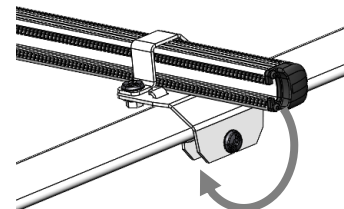

MODUL-SYSTEM RR230035200

Roof bar kit Vito 14- with rails L1-L3, 3 bars

6 x 62986

6 x 62987

3 x 73212

6 x R6283

12 x M8x16

18 x M8

6 x M8x30

= 8.3 kg

1

M8x16

M8

2

3

4

M8x30

M6

5

6

20Nm