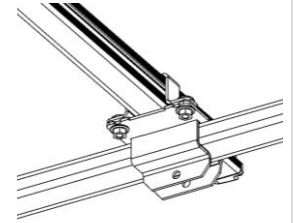

MODUL-SYSTEM RR230035200

Roof bar kit Vito 14- with rails L1-L3, 3 bars

6 x 62986

6 x 62987

3 x 73212

6 x R6283

12 x M8x16

18 x M8

6 x M8x30

= 8.3 kg

1

M8x16

M8

2

3

4