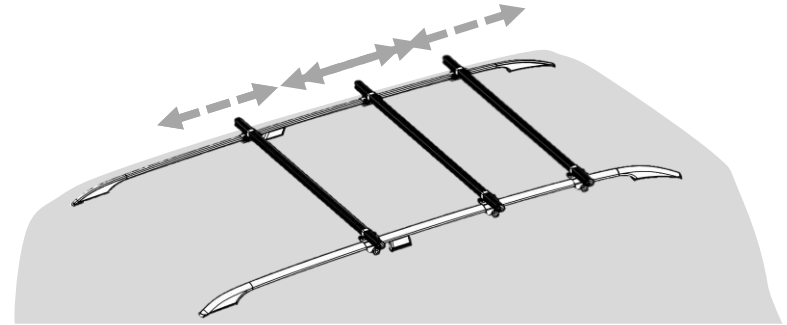

MODUL-SYSTEM RR230035200

Roof bar kit Vito 14- with rails L1-L3, 3 bars

6 x 62986

6 x 62987

3 x 73212

6 x R6283

12 x M8x16

18 x M8

6 x M8x30

= 8.3 kg

1

M8x16

M8

2

3

4

M8x30

M6

5

6

20Nm