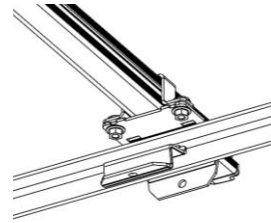

MODUL-SYSTEM RR230035200

Roof bar kit Vito 14- with rails L1-L3, 3 bars

6 x 62986

6 x 62987

3 x 73212

6 x R6283

12 x M8x16

18 x M8

6 x M8x30

= 8.3 kg

1

M8x16

M8

2

3

4