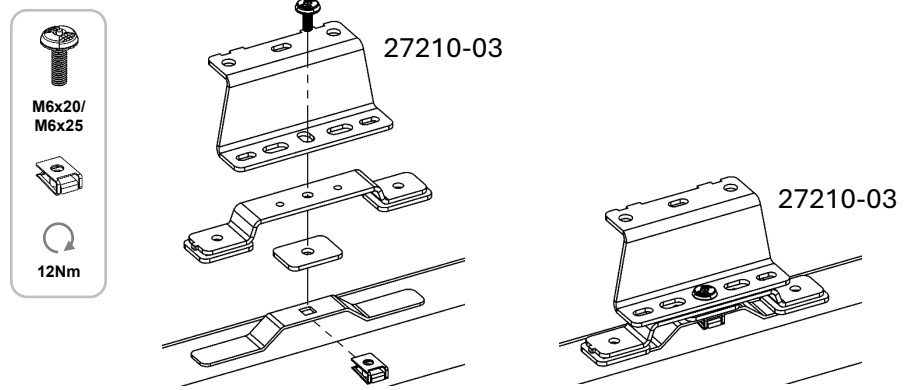

Assembly instruction

Part Number: RR030035000

Description: Roof bar kit Ex-Ju-Pr 16-/Vi 19-/Sc 22-, 3 bars

Revision date: 2025-04-08

4x 27205-03   2x 27210-03   6x 62923   6x 27200-03   3x

6x M6x20   12x M8x16   12x M8   6x   18x   24x
6x M6x25

2a

2b

3