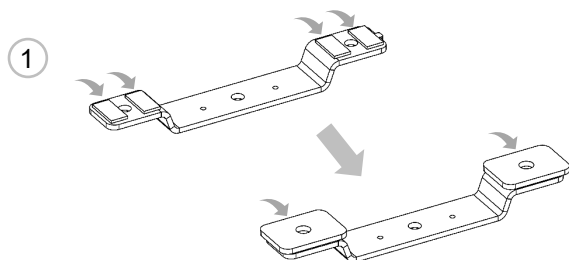

Assembly instruction

Part Number: RR030035000

Description: Roof bar kit Ex-Ju-Pr 16-/Vi 19-/Sc 22-, 3 bars

Revision date: 2025-04-08

4x 27205-03 2x 27210-03 6x 62923 6x 27200-03 3x

6x M6x20 12x M8x16 12x M8 6x 18x 24x
6x M6x25