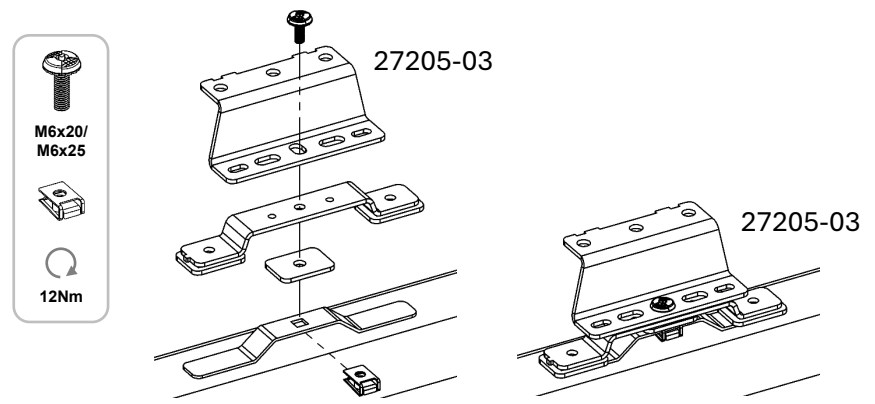

Assembly instruction

Part Number: RR030035000

Description: Roof bar kit Ex-Ju-Pr 16-/Vi 19-/Sc 22-, 3 bars

Revision date: 2025-04-08

4x 27205-03   2x 27210-03   6x 62923   6x 27200-03   3x

6x M6x20   12x M8x16   12x M8   6x   18x   24x
6x M6x25

2a

2b

3