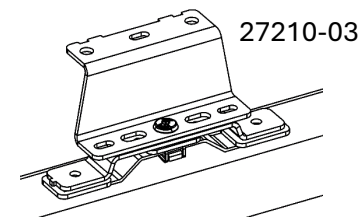

Assembly instruction

Part Number: RR030025000

Description: Roof bar kit Ex-Ju-Pr 16-/Vi 19-/Sc 22-, 2 bars

Revision date: 2025-04-08

4x 27210-03

4x 62923

4x 27200-03

2x

4x M6x20
4x M6x25

8x M8x16

8x M8

4x

12x

16x

1

2

M6x20/
M6x25

12Nm

27210-03

27210-03

3

M8x16

M8

20Nm