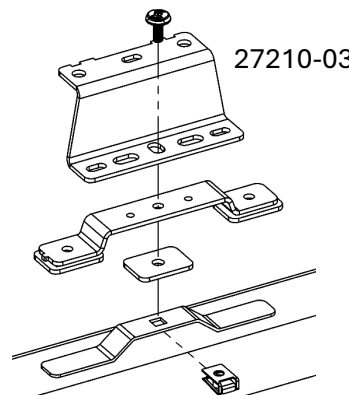

Assembly instruction

Part Number: RR030025000

Description: Roof bar kit Ex-Ju-Pr 16-/Vi 19-/Sc 22-, 2 bars

Revision date: 2025-04-08

4x 27210-03

4x 62923

4x 27200-03

2x

4x M6x20
4x M6x25

8x M8x16

8x M8

4x

12x

16x

1

2

M6x20/
M6x25

12Nm

27210-03

27210-03

3

M8x16

M8

20Nm