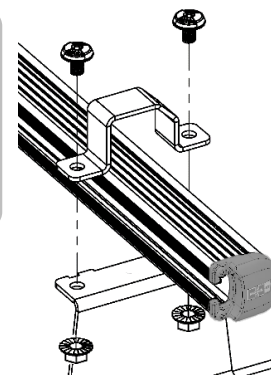

Assembly instruction

Part Number: RR440125000

Description: Roof bar kit Trafic 14-/Primastar 22- H1, 2 bars

Revision date: 2025-04-03

4x 62886

4x 27200-03

2x

8x M8x16

62886

62886

3

M8x16

M8

20Nm