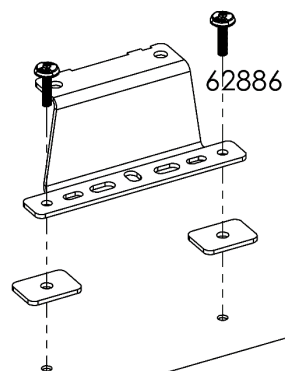

Assembly instruction

Part Number: RR440125000

Description: Roof bar kit Trafic 14-/Primastar 22- H1, 2 bars

Revision date: 2025-04-03

4x 62886

4x 27200-03

2x

8x M8x16

62886

62886

3

M8x16

M8

20Nm