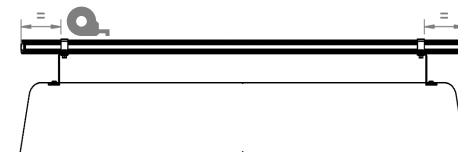

Assembly instruction

Part Number: RR440125000

Description: Roof bar kit Trafic 14-/Primastar 22- H1, 2 bars

Revision date: 2025-04-03

4x 62886

4x 27200-03

2x

8x M8x16

8x M8

8x M6x25

8x

1x

1

2

M6x25

12Nm

62886

62886

3

M8x16

M8

20Nm